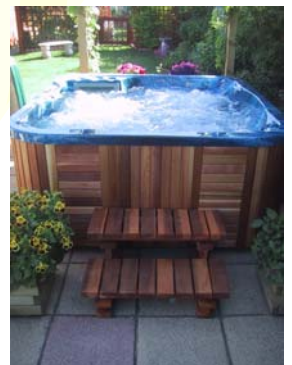

COLOUR CHOICE:

click here to go to 1swim.com website