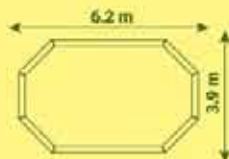

Stainless steel threaded bar with tensioning bolt

Pool surround in tropical hardwood

Lateral supports

Wood treated under our supervision

Dovetail joints

DIMENSIONS

OCTOO 4
height 120 cm

OCTOO 4.2
height 120 cm and 133cm

OCTOO 5
height 120 cm and 133cm

OCTOO 6.25
height 120 cm and 133cm

OCTOO 6.2 x 3.9
height 120 cm and 133cm

OCTOO 8.1 x 4.6
height 133 cm

Height 1.46 m

NEW RECTANGLE 8.75 x 4
height 146 cm

MODELS

7 sizes in 3 heights (1.2m, 1.33m and 1.46m) are available in the GardiPool range