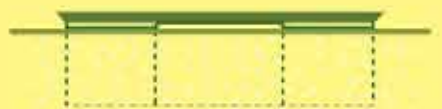

OCTOO 5
height 120 cm and 133cm

OCTOO 6.25
height 120 cm and 133cm

OCTOO 6.2 x 3.9
height 120 cm and 133cm

OCTOO 8.1 x 4.6
height 133 cm

Height 1.46 m

NEW RECTANGLE 8.75 x 4
height 146 cm

MODELS

7 sizes in 3 heights (1.2m, 1.33m and 1.46m) are available in the GardiPool range

The basic structure is made from autoclaved pinewood planks 45mm wide.

Swimming pool surround in tropical hardwood

ONE GARDIPOOL 3 POSSIBILITIES

ABOVE GROUND

SEMI-INGROUND

INGROUND

A STANDARD GARDIPOOL

Consists of: