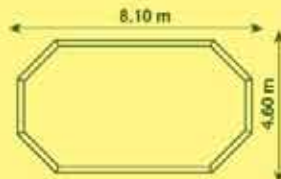

Stainless steel threaded bar with tensioning bolt

Pool surround in tropical hardwood

Lateral supports

Wood treated under our supervision

Dovetail joints

DIMENSIONS

OCTOO 4
height 120 cm

OCTOO 4.2
height 120 cm and 133cm

OCTOO 5
height 120 cm and 133cm

OCTOO 6.25
height 120 cm and 133cm

OCTOO 6.2 x 3.9
height 120 cm and 133cm

OCTOO 8.1 x 4.6
height 133 cm

Height 1.46 m

NEW RECTANGLE 8.75 x 4
height 146 cm

MODELS

7 sizes in 3 heights (1.2m, 1.33m and 1.46m) are available in the GardiPool range