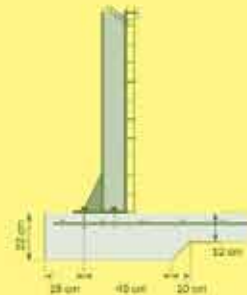

Stainless steel threaded bar with tensioning bolt

Pool surround in tropical hardwood

Lateral supports

Wood treated under our supervision

Dovetail joints

DIMENSIONS

OCTOO 4
height 120 cm

OCTOO 4.2
height 120 cm and 133cm

OCTOO 5
height 120 cm and 133cm

OCTOO 6.25
height 120 cm and 133cm

OCTOO 6.2 x 3.9
height 120 cm and 133cm

OCTOO 8.1 x 4.6
height 133 cm

Height 1.46 m

NEW RECTANGLE 8.75 x 4
height 146 cm

MODELS

7 sizes in 3 heights (1.2m, 1.33m and 1.46m) are available in the GardiPool range

The basic structure is made from autoclaved pinewood planks 45mm wide.

Swimming pool surround in tropical hardwood

ONE GARDIPOOL 3 POSSIBILITIES

ABOVE GROUND

SEMI-INGROUND

INGROUND

A STANDARD GARDIPOOL

Consists of: