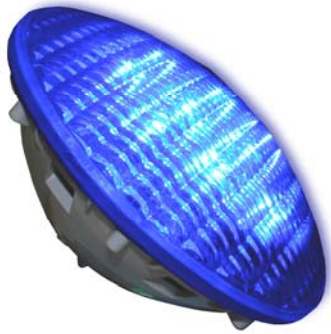

PAR56 Lamp

Code	Colour		DMX	Electrical Consumption	Rated Voltage
	RGB	White			
35604	✓			60 W	12 V AC
35605		✓		60 W	12 V AC
41109	✓		✓	60 W	12 V AC

Observations

Protection: IPX8
Cable: not supplied
It always has to be installed submerged in water.

Made to order, is possible to supply the PAR56 LEDs LAMP in this emission of colours :

- Red
- Green
- Blue
- Warm White
- Neutral White