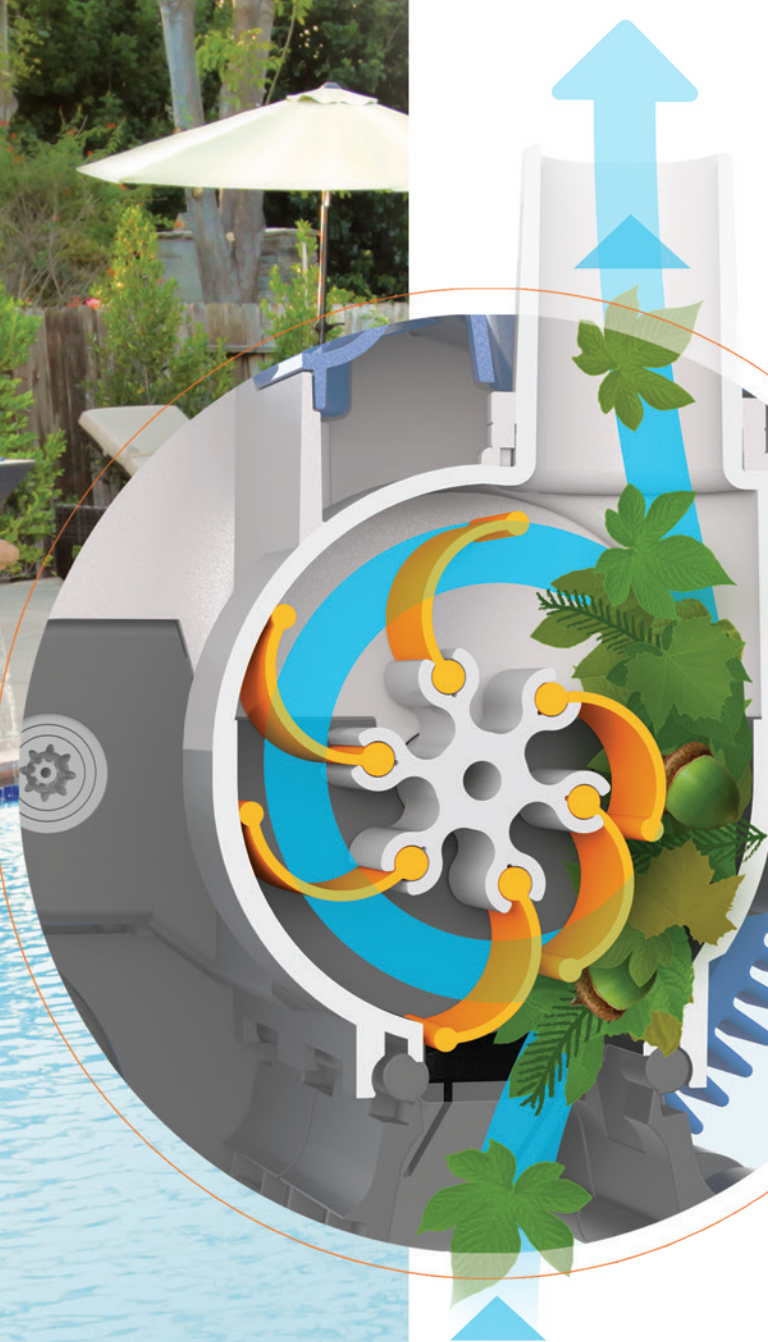

**End-to-end  
cleaning.**

Multiple pre-programmed steering sequences ensure that AquaNaut cleans every type of pool efficiently, fully covering shallow ends, deep ends and walls.