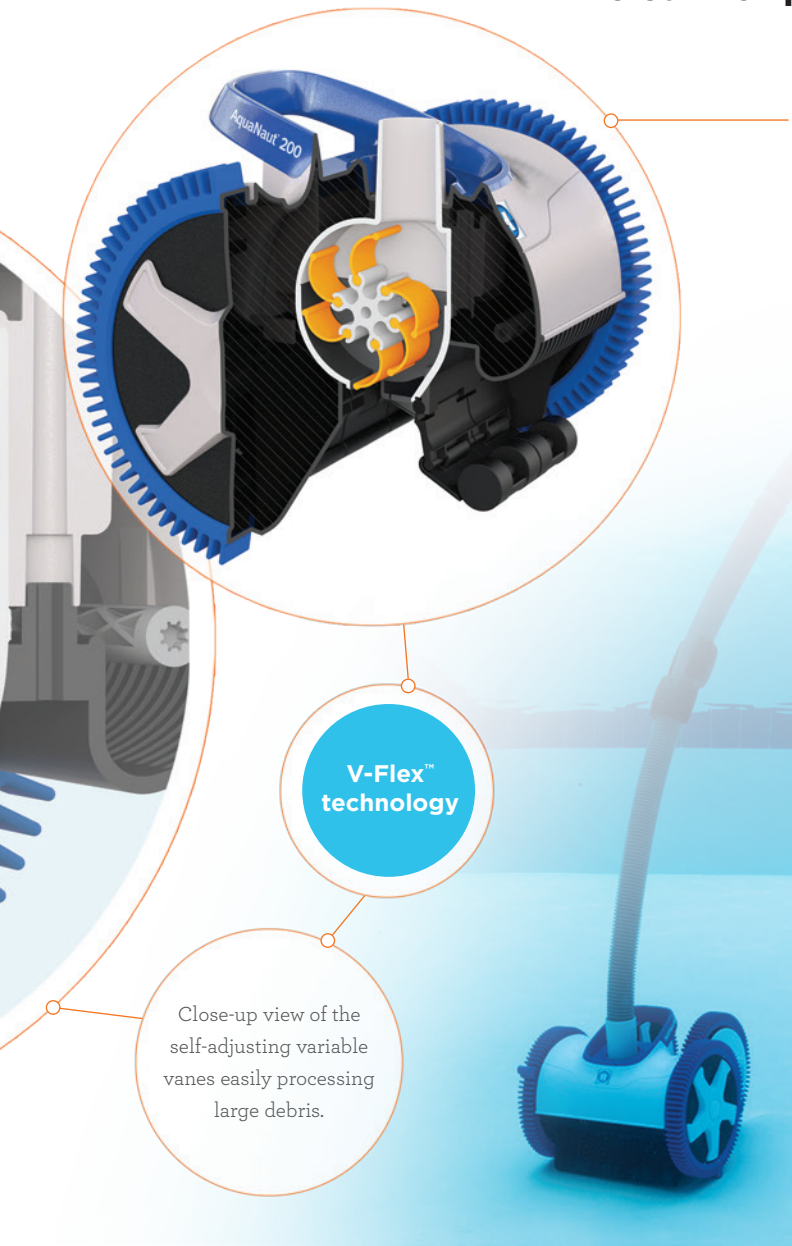

AquaNaut's patented technologies are designed to deliver a thorough clean for pools of all shapes, sizes and flow rates.*

V-Flex™ technology

Close-up view of the self-adjusting variable vanes easily processing large debris.

Handles larger debris without clogging.

The patented self-adjusting variable vanes of AquaNaut's V-Flex technology provide maximum power at almost any flow (perfect for use with variable-speed pumps) while virtually eliminating clogs. Because the variable vanes adjust automatically, they allow even large debris to pass easily through the cleaner, resulting in complete peace of mind.