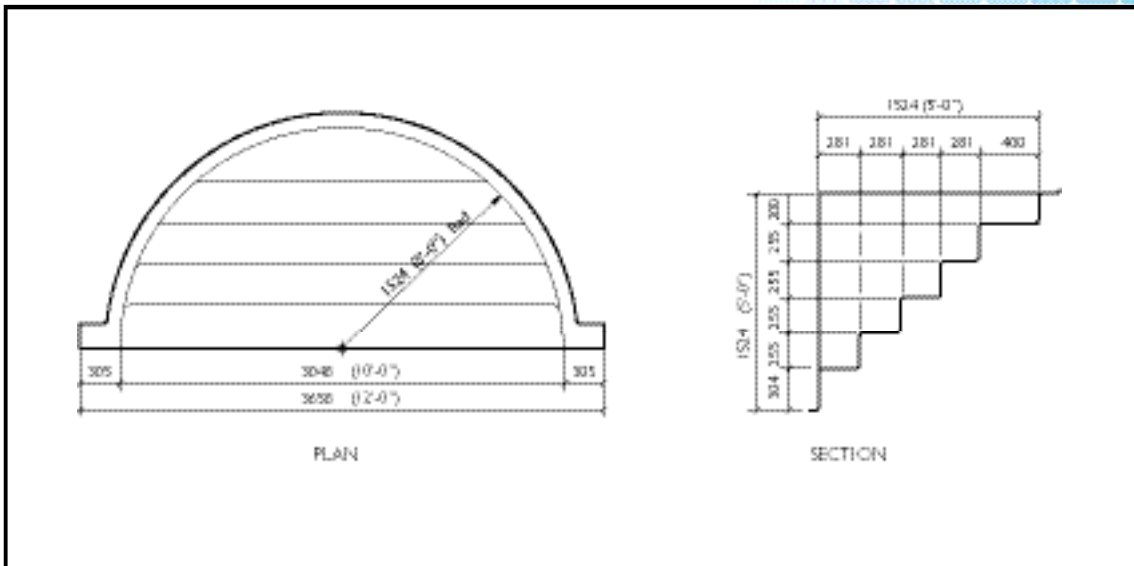

## 12' x 5' CONSTANT DEPTH ROMAN END STEP

  
**Country Leisure** GRP Limited

MANUFACTURERS OF G.R.P. SWIMMING POOL PRODUCTS

**A G Budget**

Visit: [www.agbudget.co.uk](http://www.agbudget.co.uk)